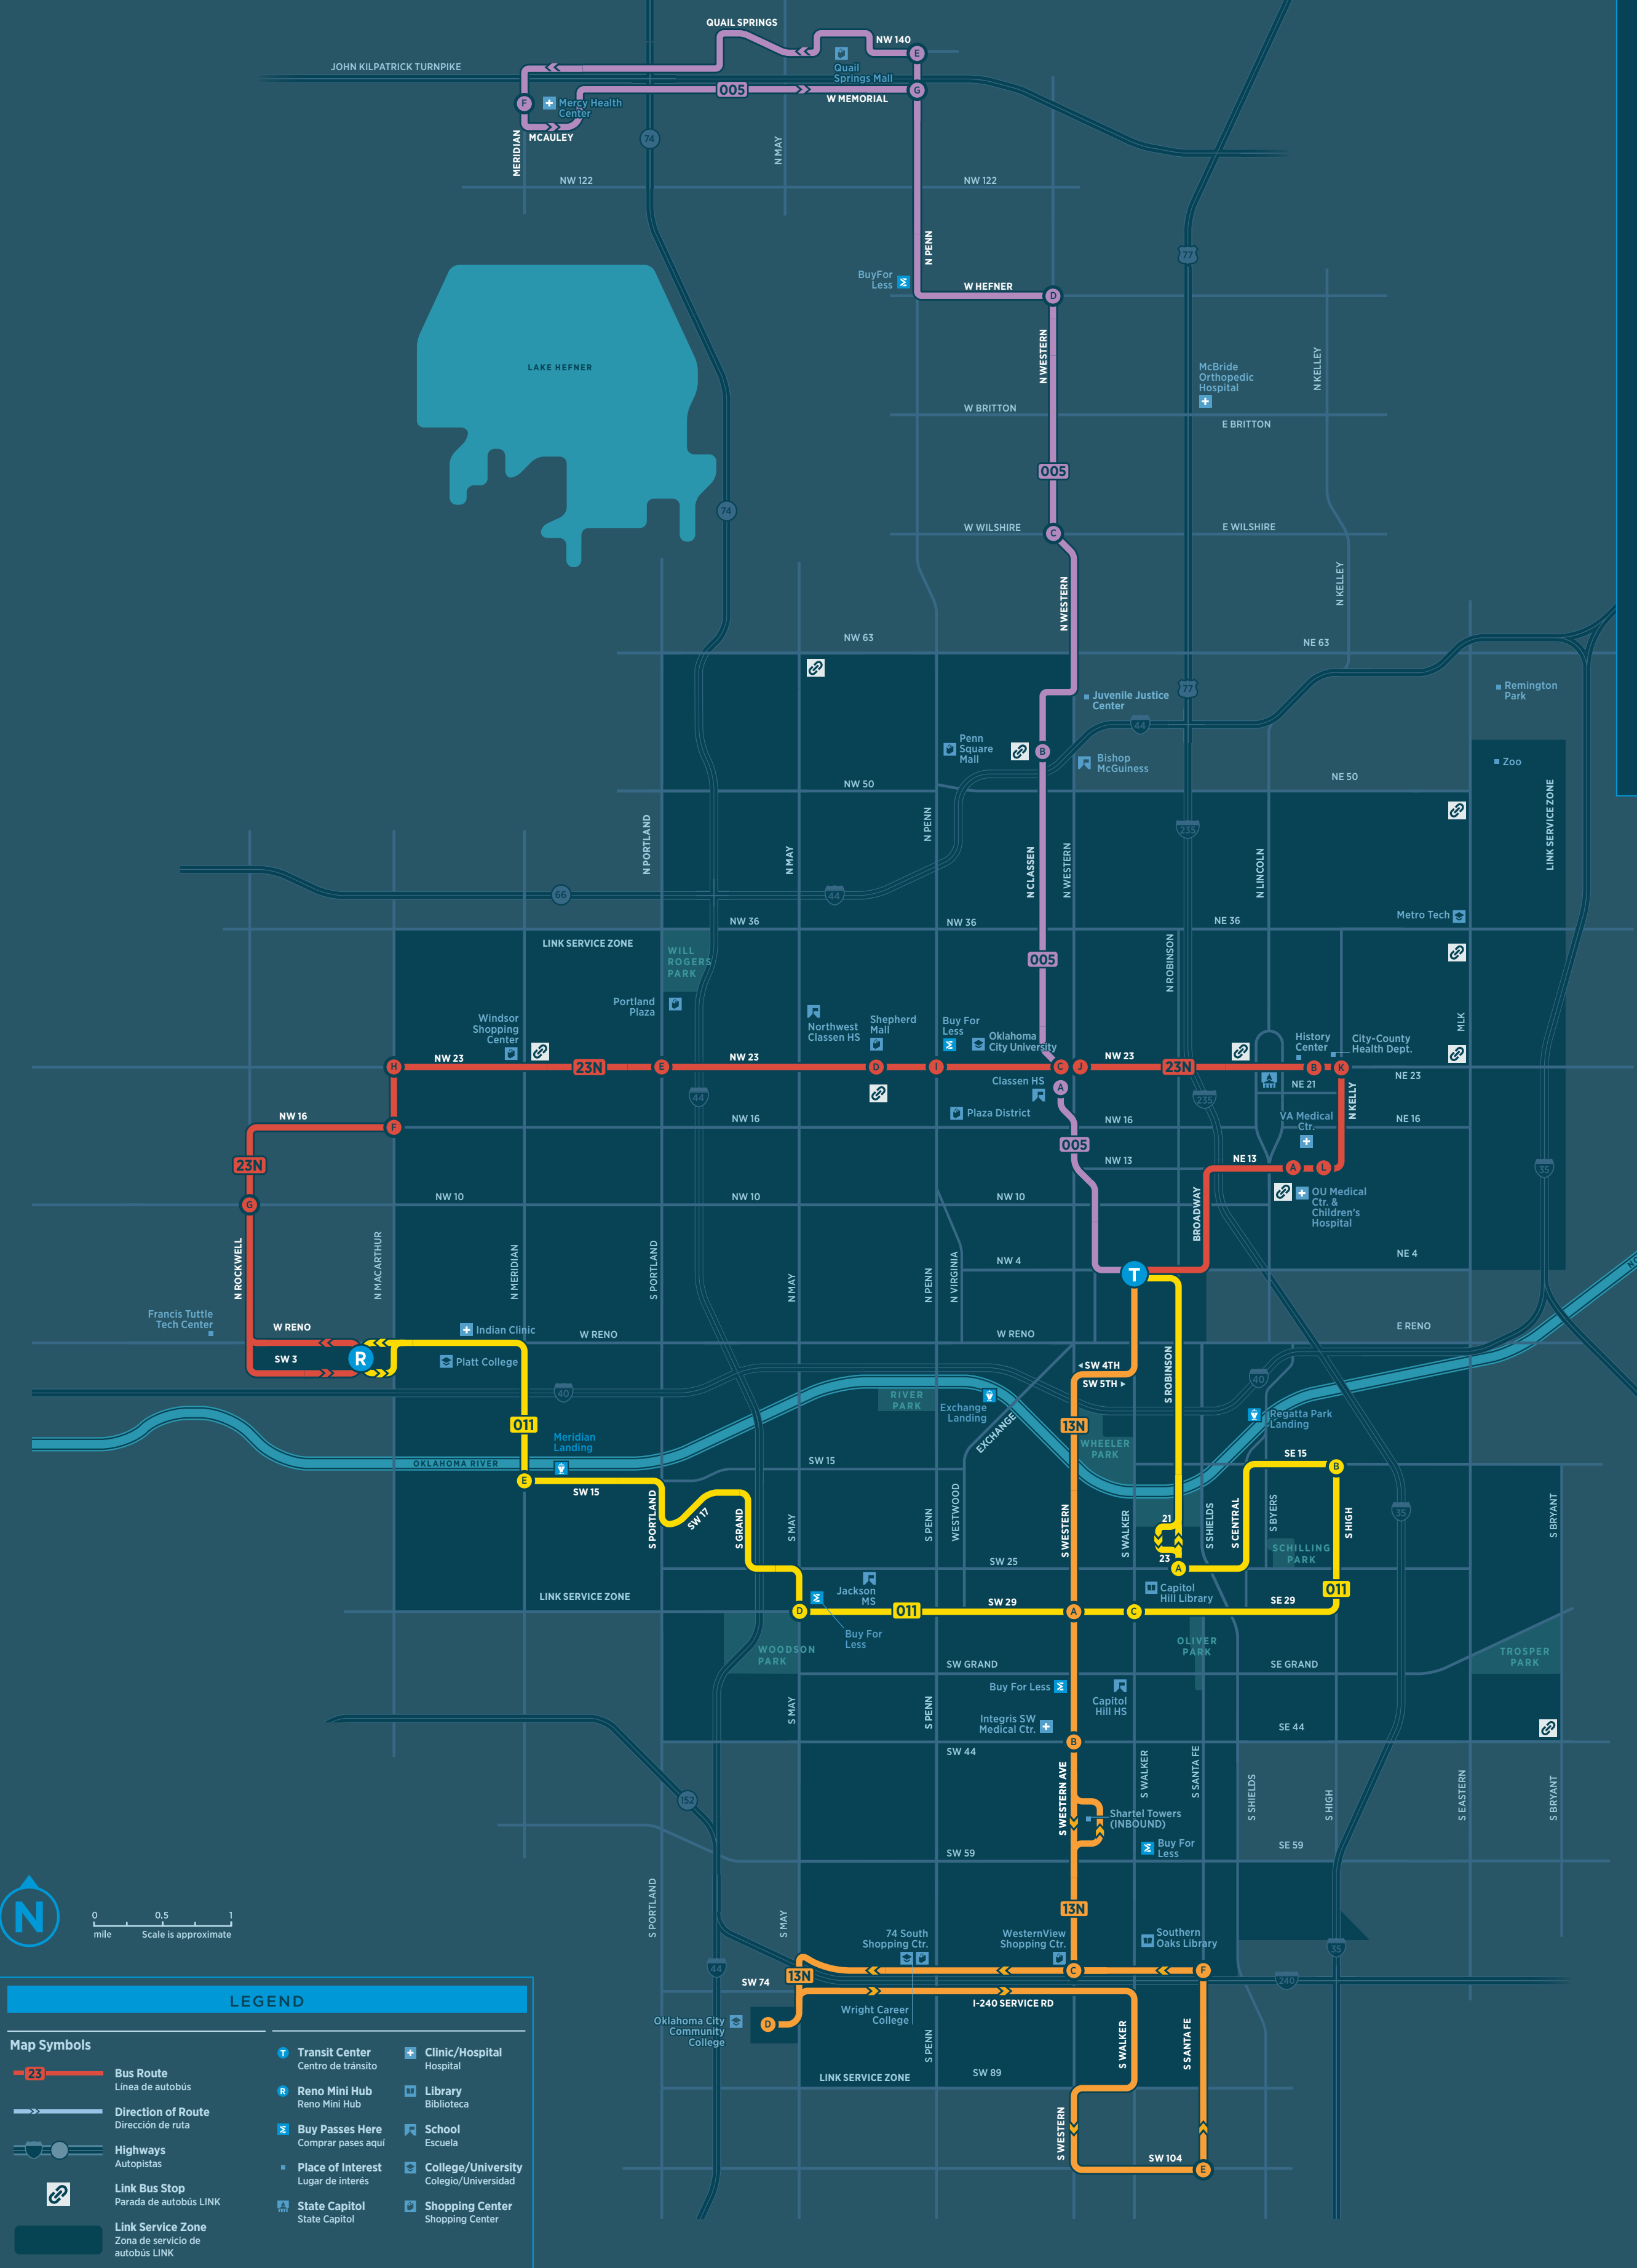

*Schedules apply to buses departing the Transit Center and Reno Mini Hub

NIGHTSHIFT operates on weeknights only

LINK Service

Link provides transportation in a defined area of Oklahoma City. Some Link stops connect with Fixed Route service. Anyone can use Link - simply hop on at any stop.

Link operates under the following fares:

- Regular Fare: Trips that begin and end at a designated stop
- \$3.50: Reserved/Curb-to-curb service

If you have questions or need assistance planning your Link trip, call 688-6552.

All Link routes service the Transit Center.

Transit Information

Downtown Oklahoma City

005 Monday - Friday / Lunes a viernes						
Mercy Hospital to Downtown				Downtown to Mercy Hospital		
Mercy Hospital ID# 52	Penn & Memorial ID# 53	Western & Heifer ID# 54	Western & Wilshire ID# 618	Classen & Belle Isle ID# 3716	Classen & NW 23 ID# 3782	Transit Center - Bay N ID# 255
F	G	D	C	B	A	T
						7:00
						8:00
8:05	8:16	8:27	8:35	8:42	8:50	9:00
9:05	9:16	9:27	9:35	9:42	9:50	10:00
10:05	10:16	10:27	10:35	10:42	10:50	11:00
11:05	11:14	11:23	11:30	11:37	11:43	11:53

How to Read this Schedule

- Days of operation, route number and direction of travel are located in the header of the timetable.
- Major stops, or time points and arrival times are listed in columns.

Cómo leer este horario