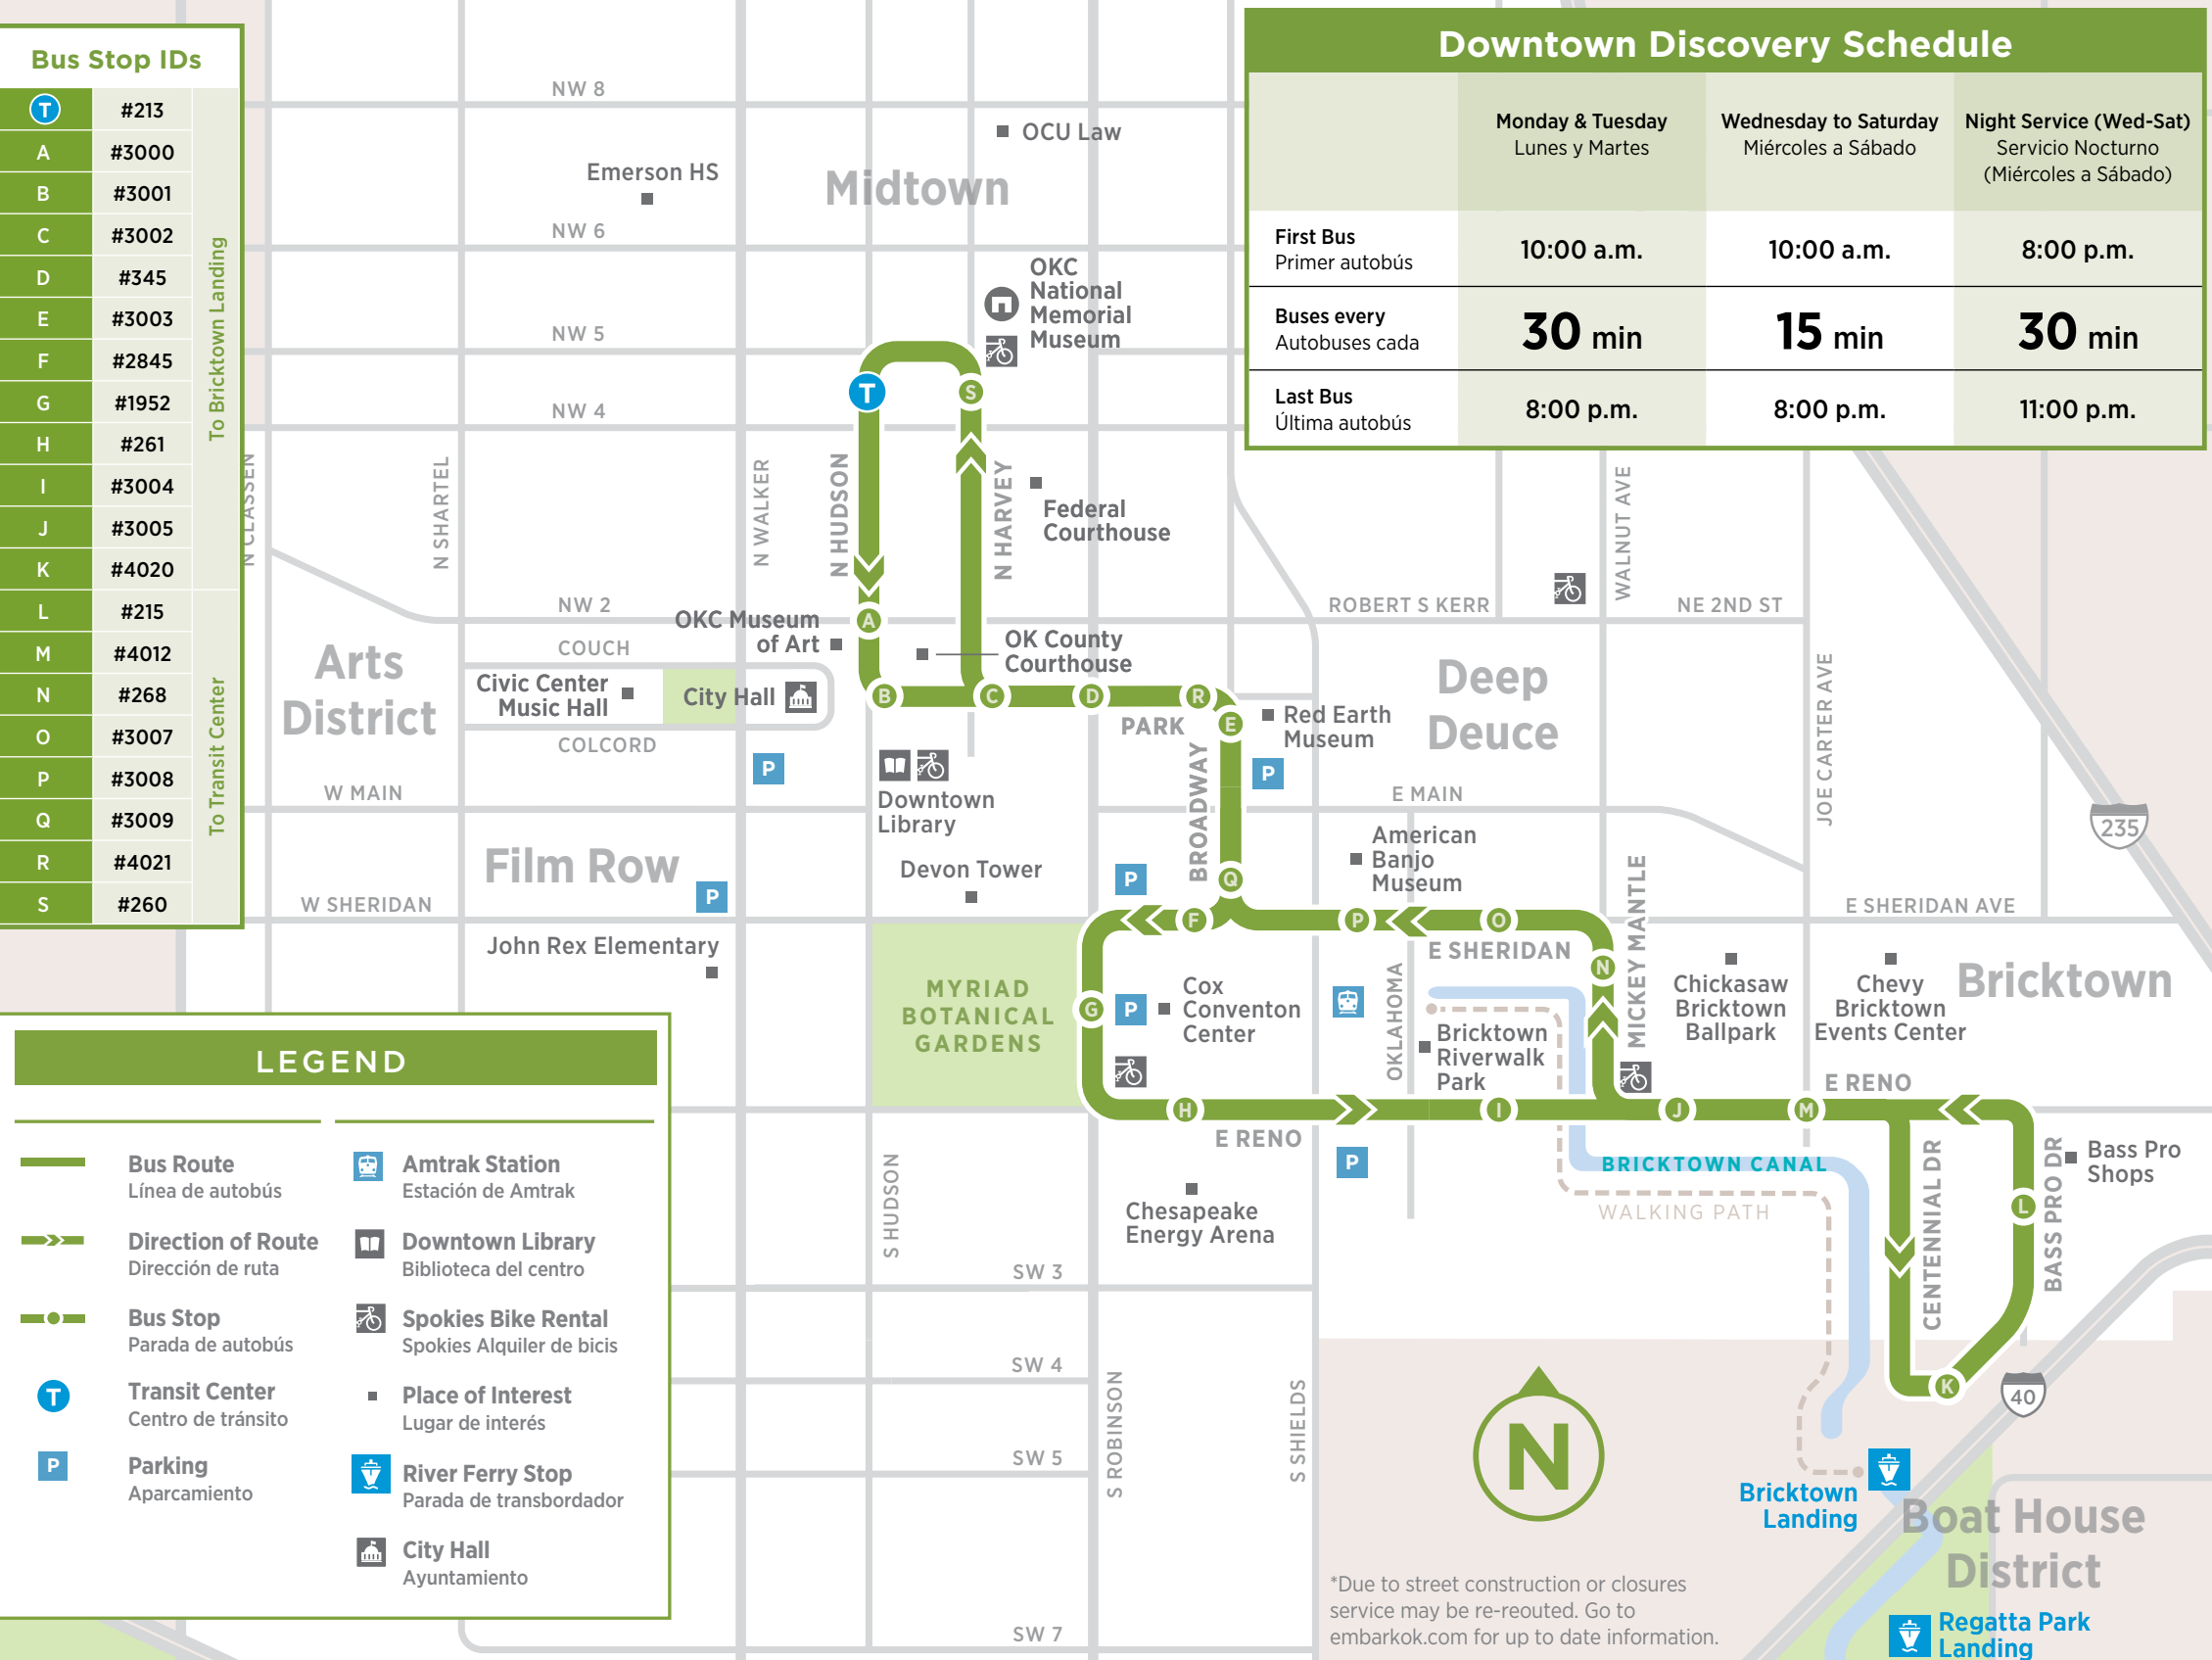

# HOW TO RIDE

The Discovery is a quick and convenient way to get around Downtown Oklahoma City.

1. When the vehicle approaches, check the overhead sign above the windshield to be sure you're boarding the right bus.
2. Passenger shelters and bus stop signs are located along the route. For your safety, drivers stop only at scheduled stops.
3. Use the map on the back of this brochure to locate scheduled stops on the Downtown route, popular destinations and parking options.

### Bus Stop IDs

T	#213
A	#3000
B	#3001
C	#3002
D	#345
E	#3003
F	#2845
G	#1952
H	#261
I	#3004
J	#3005
K	#4020
L	#215
M	#4012
N	#268
O	#3007
P	#3008
Q	#3009
R	#4021
S	#260

To Bricktown Landing

To Transit Center

### Downtown Discovery Schedule

	Monday & Tuesday Lunes y Martes	Wednesday to Saturday Miércoles a Sábado	Night Service (Wed-Sat) Servicio Nocturno (Miércoles a Sábado)
<b>First Bus</b> Primer autobús	10:00 a.m.	10:00 a.m.	8:00 p.m.
<b>Buses every</b> Autobuses cada	<b>30 min</b>	<b>15 min</b>	<b>30 min</b>
<b>Last Bus</b> Última autobús	8:00 p.m.	8:00 p.m.	11:00 p.m.

### LEGEND

- Bus Route  
Línea de autobús
- Direction of Route  
Dirección de ruta
- Bus Stop  
Parada de autobús
- Transit Center  
Centro de tránsito
- Parking  
Aparcamiento
- Amtrak Station  
Estación de Amtrak
- Downtown Library  
Biblioteca del centro
- Spokies Bike Rental  
Spokies Alquiler de bicis
- Place of Interest  
Lugar de interés
- River Ferry Stop  
Parada de transbordador
- City Hall  
Ayuntamiento