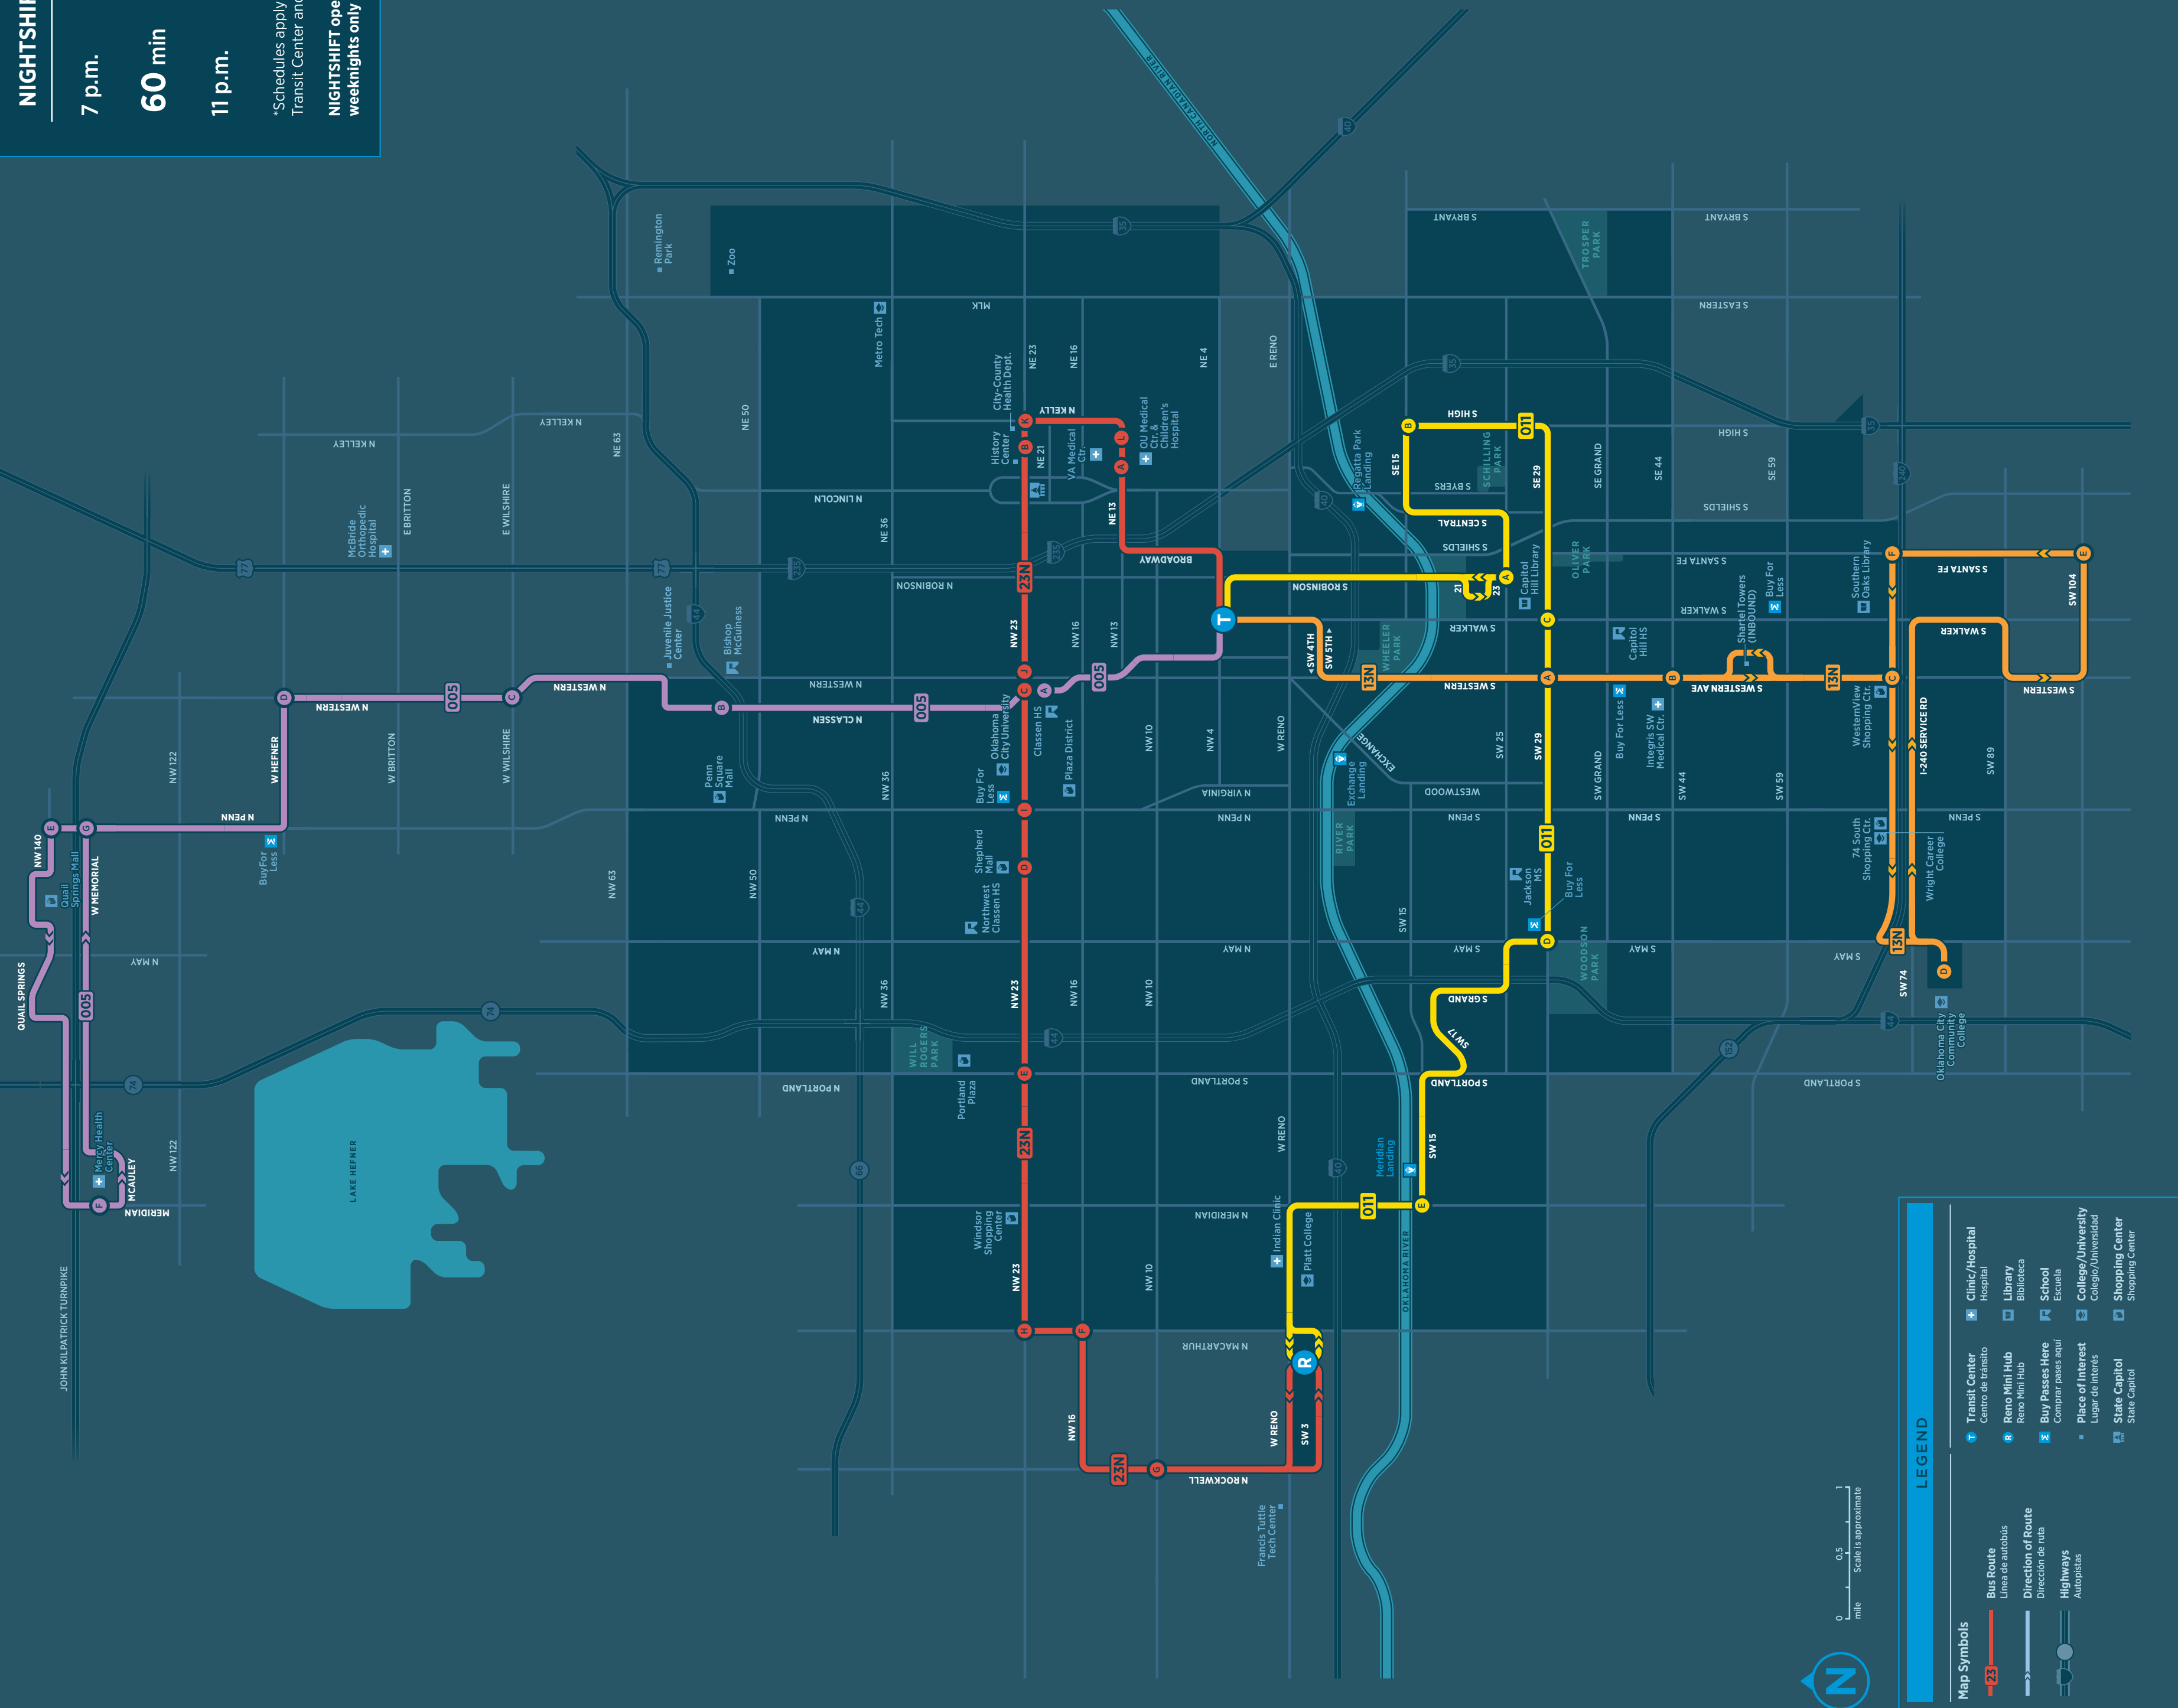

## NIGHTSHIFT Schedule

- 7 p.m.** First Bus  
Primer autobús
- 60 min** Buses every  
Autobuses cada
- 11 p.m.** Last Bus  
Última autobús

\*Schedules apply to buses departing the Transit Center and Reno Mini Hub

## HORARIO DE RUTAS

# Nightshift

Serving:  
**Transit Center** **T**  
**Reno Mini Hub** **R**  
**Memorial Rd**  
**OKC Comm. College**

Every 60 mins  
 7 PM - Midnight  
 Monday-Friday

- 005** By way of Classen, N Western, N Penn, Memorial
- 011** By way of S Robinson, High, SE/SW 29, SW 15, Meridian, Reno
- 13N** By way of S Western, SW 74, I240 Service Rd, SW 104, S Santa Fe
- 23N** By way of Broadway, NE 13, N Kelly, NW 23, NW 16, Rockwell,

## How to Read this Schedule

- Days of operation, route number and direction of travel are located in the header of the timetable.
- Major stops, or time points and arrival times are listed in columns.